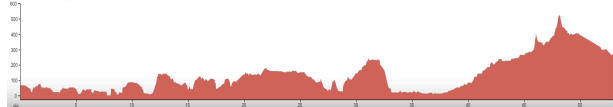

5257

<https://ridewithgps.com/routes/5014535>
Summer Solstice ~ www.sellin.com/solstice
Bicycle Club of Irvine ~ www.BikeIrvine.org
Comments? [Mailto:bill@bikeirvine.org](mailto:bill@bikeirvine.org)

UPDATED: 06/22/2016