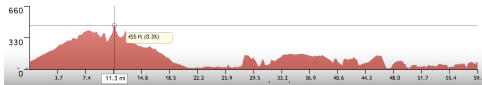

<http://ridewithgps.com/routes/456917>

SUMMER SOLSTICE TOUR - SUN

Total = 58.1 Miles FLAT-ROLLY
 @ +1,999/-1,992 ft (456' MAX)

Miles	Go	Dist
0.0	R	RAINTREE DR 0.1
0.1	L	AVENIDA ENCINAS 0.1
0.2	R	POINSETTIA LN 0.2
0.4	R	CARLSBAD BLVD / PCH 5.6
6.0	L	VISTA WAY 0.1
6.1	R	BROADWAY ST 0.2
6.3	L	CASSIDY ST 0.2
6.5	R	S PACIFIC ST 2.6
9.1	R	S HARBOR DR 0.1
9.2	R	Under RR Tracks -9.2
		Cross Parking Lot 9.3
9.3	R	RIVERSIDE DR to 0.1
9.4	to	SAN LUIS REY DR 0.1
9.5	to	CARMELO DR 0.1
9.6	R	VANDERGRIFT BLVD 1.9
11.5	L	STUART MESA RD 6.9
18.4	L	LAS PULGAS exit Base 0.7
19.1	R	OLD HWY 101 Bike Trail
	to	OLD HWY 101 / PCH 9.2
28.3	L	OLD HWY 101 Bike Trail 1.1
29.4	R	CRISTIANITOS RD 0.2
29.6	L	S EL CAMINO REAL 0.2
29.8	R	CARL'S JR REGROUP 0.0
29.8	R	S EL CAMINO REAL /
	to	COAST HWY 7.1
36.9	BR	DOHENEY PARK RD 0.4
37.3	BL	CAMINO CAPISTRANO 6.3
43.6	L	Under Tracks @ Depot 0.1
43.7	R	FORBES RD 0.7
44.4	L	Oso Crk/Forbes/Cabot Trail 0.3
44.7	R	CABOT 1.7
46.4	L	PASEO DE VALENCIA 2.4
48.8	R	LOS ALISOS 1.2
50.0	L	MUIRLANDS / BARRANCA 4.8
54.8	R	IRVINE CENTER DR 3.2
58.0	R	DEERWOOD 0.1
58.1	to	DEERFIELD PARK
		55 Deerwood West, Irvine
		(949) 724-6725