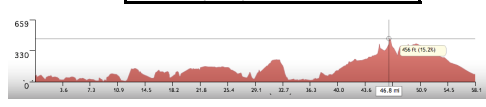

<http://ridewithgps.com/routes/456917>

SUMMER SOLSTICE TOUR - SUN

Total = 58.1 Miles FLAT-ROLLY
 @ +1,999/-1,992 ft (456' MAX)

Miles	Go	Dist
0.0	R	RAINTREE DR 0.1
0.1	L	AVENIDA ENCINAS 0.1
0.2	R	POINSETTIA LN 0.2
0.4	R	CARLSBAD BLVD / PCH 5.6
6.0	L	VISTA WAY 0.1
6.1	R	BROADWAY ST 0.2
6.3	L	CASSIDY ST 0.2
6.5	R	S PACIFIC ST 2.6
9.1	R	S HARBOR DR 0.1
9.2	R	Under RR Tracks -9.2
		Cross Parking Lot 9.3
9.3	R	RIVERSIDE DR to 0.1
9.4	to	SAN LUIS REY DR 0.1
9.5	to	CARMELO DR 0.1
9.6	R	VANDERGRIFT BLVD 1.9
11.5	L	STUART MESA RD 6.9
18.4	L	LAS PULGAS exit Base 0.7
19.1	R	OLD HWY 101 Bike Trail
	to	OLD HWY 101 / PCH 9.2
28.3	L	OLD HWY 101 Bike Trail 1.1
29.4	R	CRISTIANITOS RD 0.2
29.6	L	S EL CAMINO REAL 0.2
29.8	R	CARL'S JR REGROUP 0.0
29.8	R	S EL CAMINO REAL /
	to	COAST HWY 7.1
36.9	BR	DOHENEY PARK RD 0.4
37.3	BL	CAMINO CAPISTRANO 6.3
43.6	L	Under Tracks @ Depot 0.1
43.7	R	FORBES RD 0.7
44.4	L	Oso Crk/Forbes/Cabot Trail 0.3
44.7	R	CABOT 1.7
46.4	L	PASEO DE VALENCIA 2.4
48.8	R	LOS ALISOS 1.2
50.0	L	MUIRLANDS / BARRANCA 4.8
54.8	R	IRVINE CENTER DR 3.2
58.0	R	DEERWOOD 0.1
58.1	to	DEERFIELD PARK
		55 Deerwood West, Irvine
		(949) 724-6725