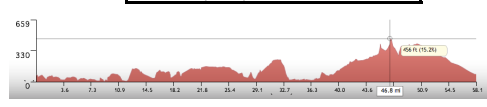

<http://ridewithgps.com/routes/456917>

SUMMER SOLSTICE TOUR - SUN

Total = 58.1 Miles FLAT-ROLLY
@ +1,999/-1,992 ft (456' MAX)

Miles	Go	Dist
0.0	R	RAINTREE DR 0.1
0.1	L	AVENIDA ENCINAS 0.1
0.2	R	POINSETTIA LN 0.2
0.4	R	CARLSBAD BLVD / PCH 5.6
6.0	L	VISTA WAY 0.1
6.1	R	BROADWAY ST 0.2
6.3	L	CASSIDY ST 0.2
6.5	R	S PACIFIC ST 2.6
9.1	R	S HARBOR DR 0.1
9.2	R	Under RR Tracks -9.2
		Cross Parking Lot 9.3
9.3	R	RIVERSIDE DR to 0.1
9.4	to	SAN LUIS REY DR 0.1
9.5	to	CARMELO DR 0.1
9.6	R	VANDERGRIFT BLVD 1.9
11.5	L	STUART MESA RD 6.9
18.4	L	LAS PULGAS exit Base 0.7
19.1	R	OLD HWY 101 Bike Trail
	to	OLD HWY 101 / PCH 9.2
28.3	L	OLD HWY 101 Bike Trail 1.1
29.4	R	CRISTIANITOS RD 0.2
29.6	L	S EL CAMINO REAL 0.2
29.8	R	CARL'S JR REGROUP 0.0
29.8	R	S EL CAMINO REAL /
	to	COAST HWY 7.1
36.9	BR	DOHENEY PARK RD 0.4
37.3	BL	CAMINO CAPISTRANO 6.3
43.6	L	Under Tracks @ Depot 0.1
43.7	R	FORBES RD 0.7
44.4	L	Oso Crk/Forbes/Cabot Trail 0.3
44.7	R	CABOT 1.7
46.4	L	PASEO DE VALENCIA 2.4
48.8	R	LOS ALISOS 1.2
50.0	L	MUIRLANDS / BARRANCA 4.8
54.8	R	IRVINE CENTER DR 3.2
58.0	R	DEERWOOD 0.1
58.1	to	DEERFIELD PARK
		55 Deerwood West, Irvine
		(949) 724-6725